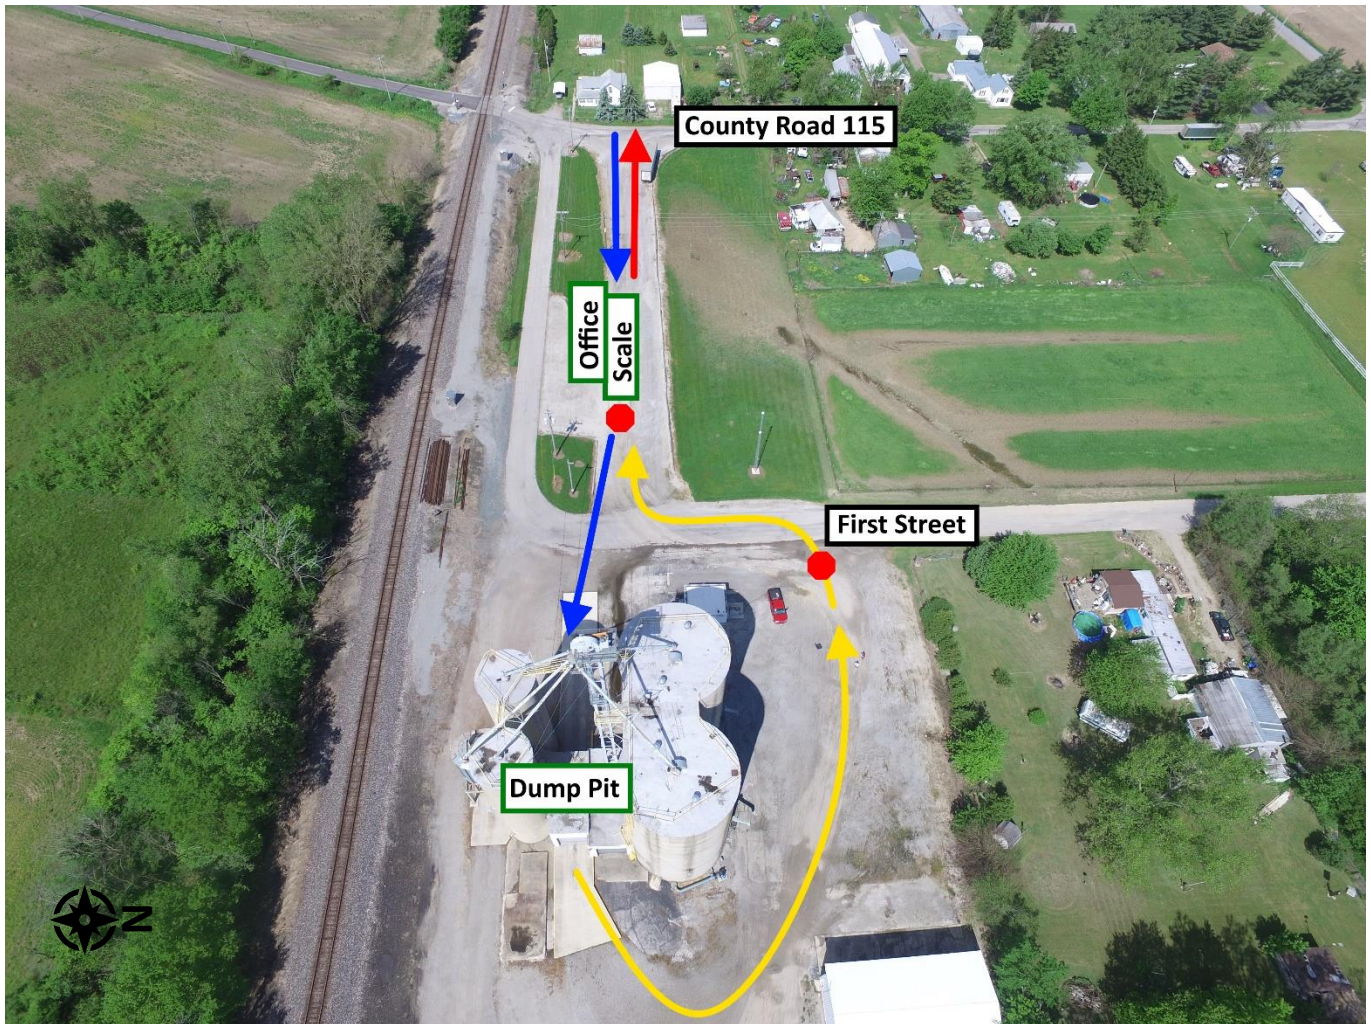

Welcome to

Shawtown Grain

Notes:

Please enter our facility from County Road 115 and proceed east towards the scales. Be sure your tarp is open, and yield to outbound trucks coming westbound off the scales. Once weighed and probed, you will be given a signal. Following the signal, proceed to the dump pit. Once empty, exit the pit and loop around the bins to the north. Return to the scales, westbound, yielding to traffic on 1st Street and inbound trucks coming off the scales. Once weighed empty, please retrieve your scale ticket from the office when signaled to do so, then exit the scale. Thank you for visiting, and for your support of Legacy Farmers Cooperative.

Legend:

-  Inbound
-  Outbound
-  Exit Facility
-  Stop